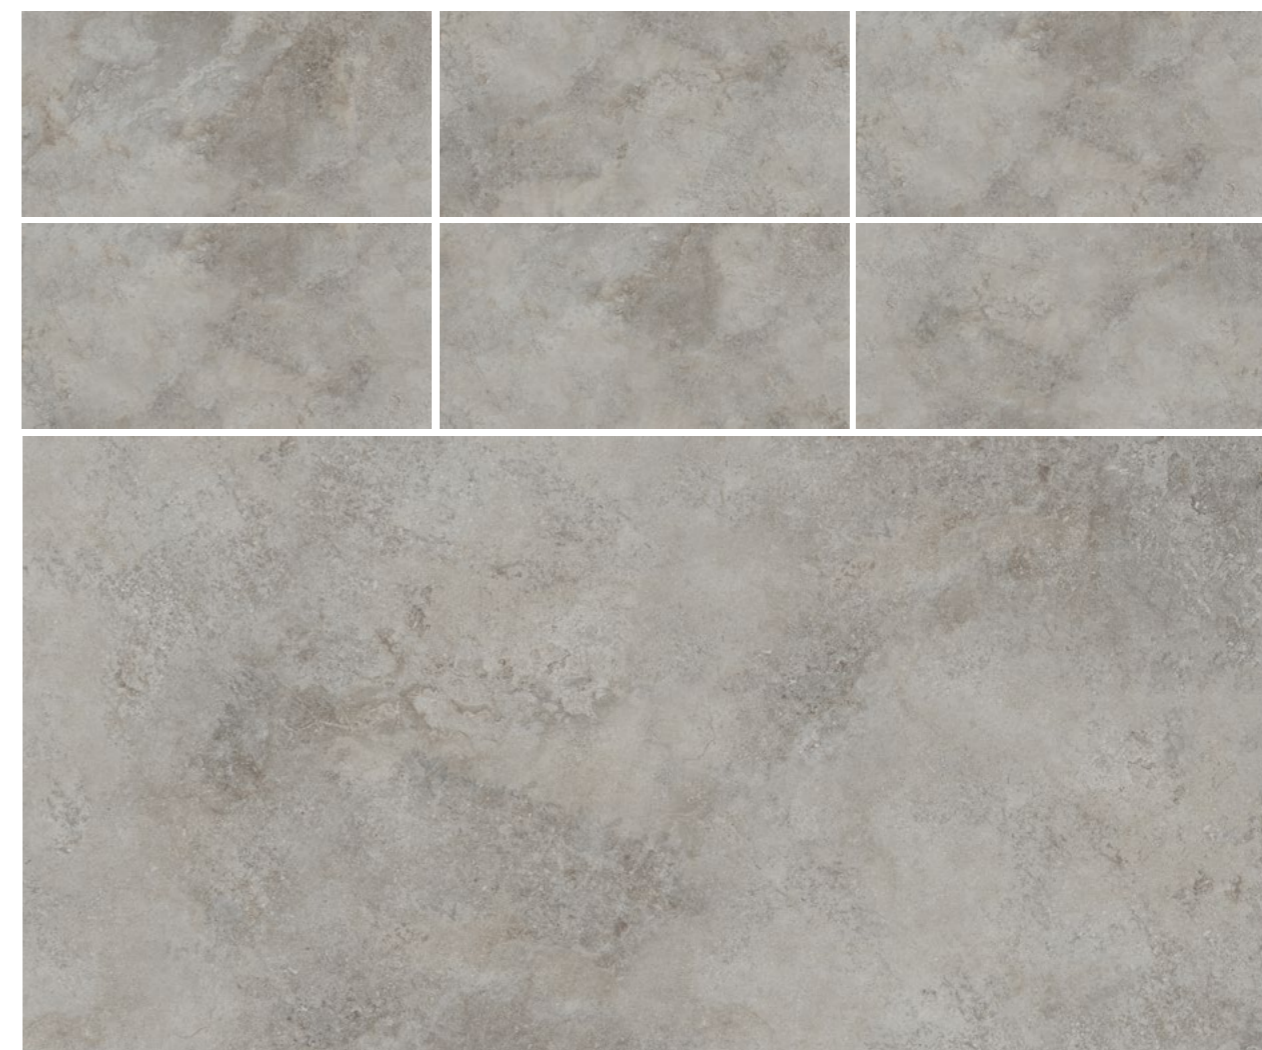

TERRENO CARO

Керамогранит Terreno Caro в интерьере — это не просто материал, это олицетворение природы, привносящее в пространство особую атмосферу и текстурное богатство. Его природная красота проявляется в разнообразии оттенков и узоров, рассказывая свою уникальную историю.

Terreno Caro не только обогащает визуальный ряд комнаты, но и создает уникальную тактильную среду. Его прохлада летом и тепло зимой наполняют пространство комфортом. Керамогранит Terreno Caro — это не просто стилистическое решение, а истинный диалог с природой, позволяющий каждой детали интерьера быть наполненной смыслом и красотой.

ENSTN8007MT80160

size	finish	faces
800x1600x9	Matt	5