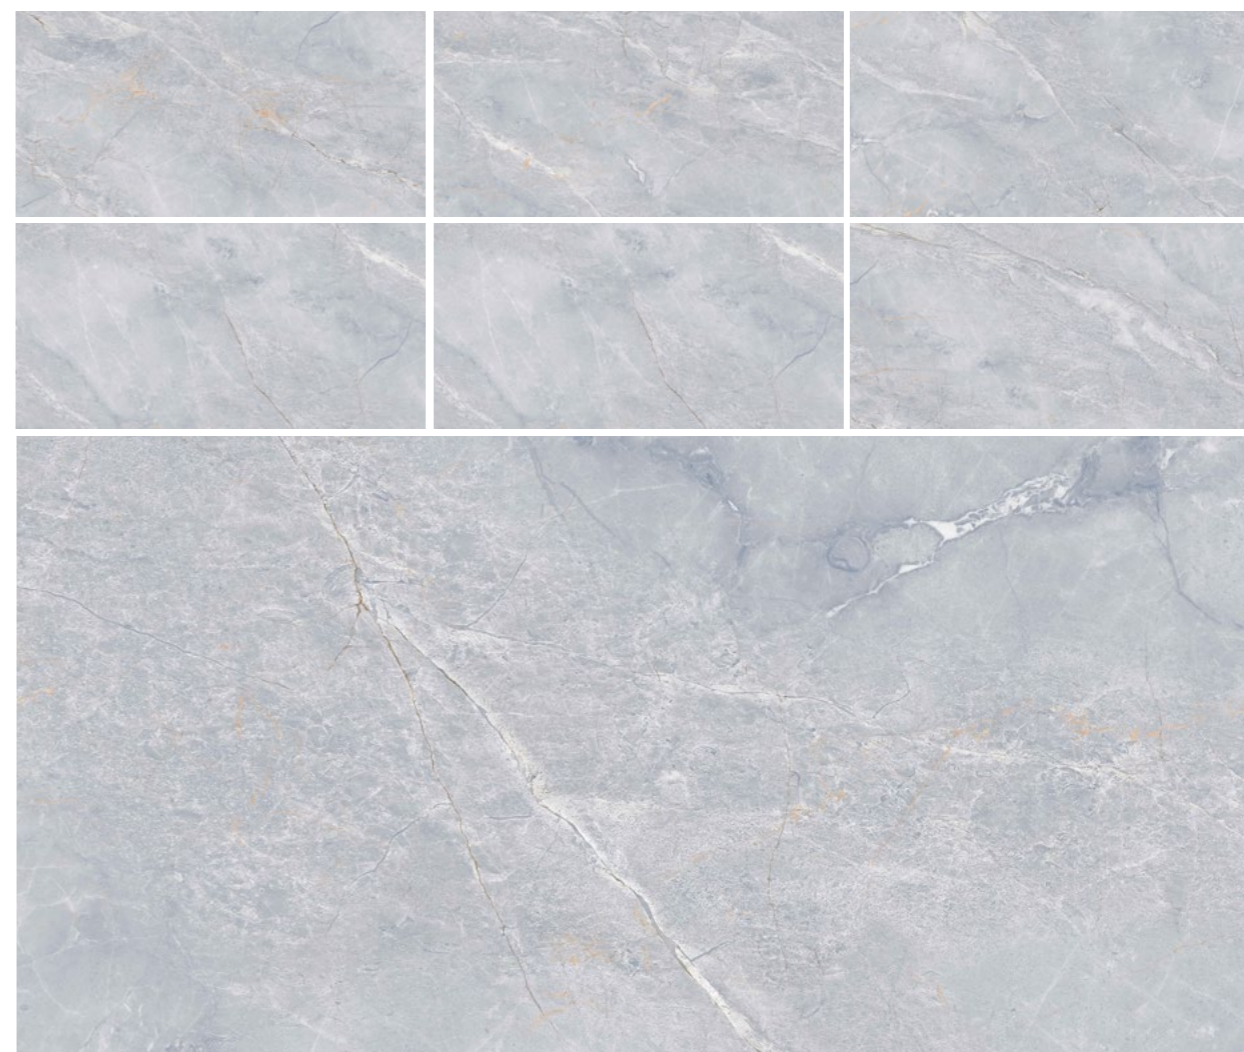

ENSTN3204CR80160

size	finish	faces
800x1600x9	Carving	6