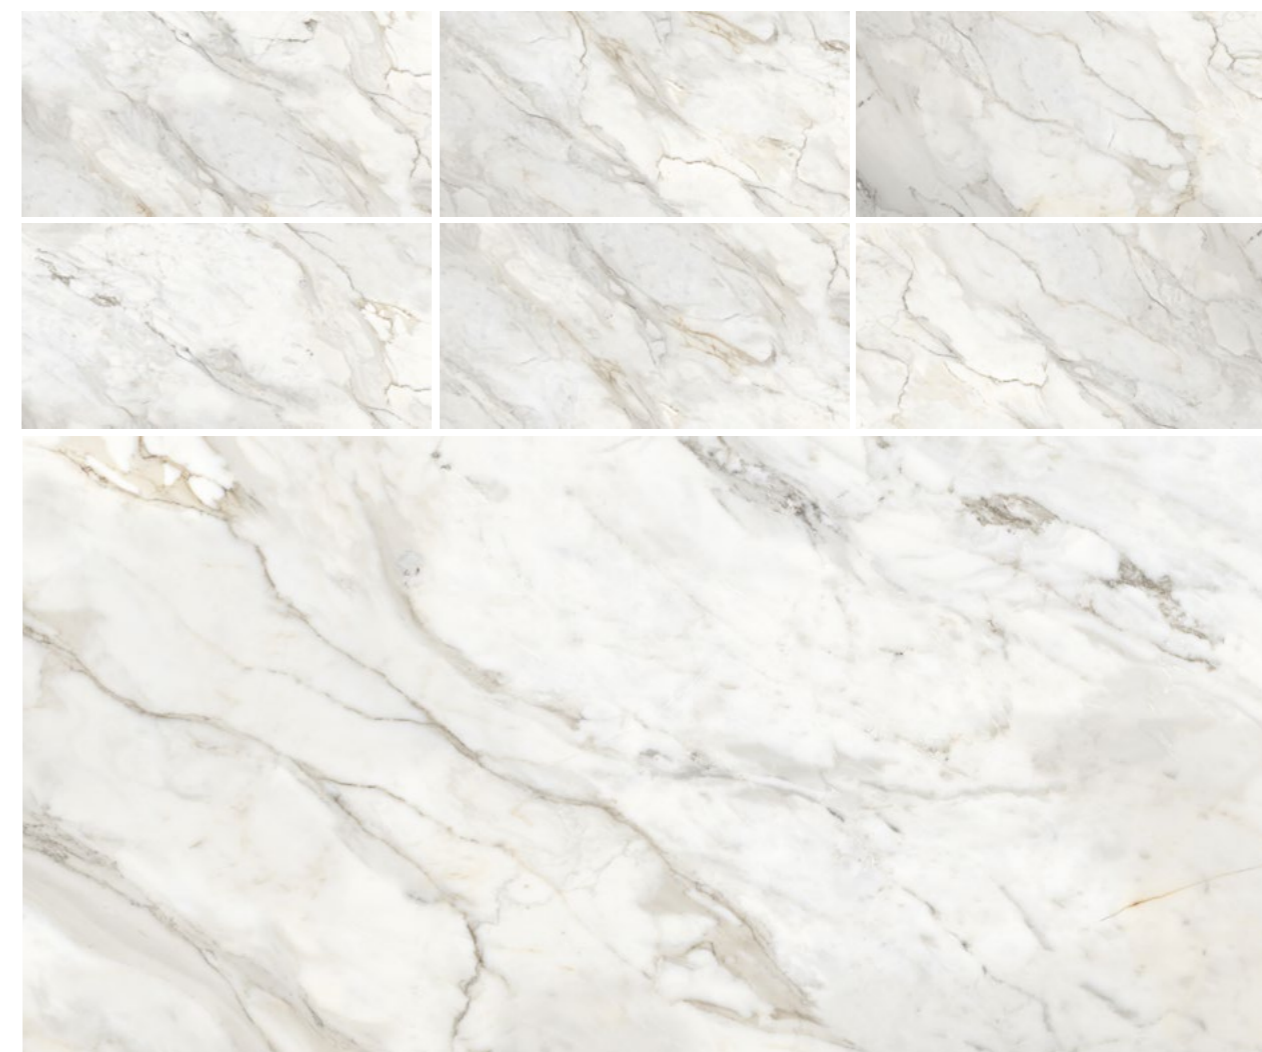

AMULET

Керамогранит Amulet – это элегантное решение, способное преобразить любое пространство. Такой материал идеально похож на натуральный мрамор, внося нотки роскоши и утонченности. Полы и стены, оформленные керамогранитом Amulet, создают атмосферу лёгкости и гармонии, наполняя дом светом и уютом.

В сочетании с изящной мебелью и правильно подобранными аксессуарами, Amulet становится центральным элементом дизайна. Мягкие текстуры, монохромные палитры и акценты из золота или дерева прекрасно дополняют такой интерьер, создавая атмосферу уюта и роскоши.

ENMAR8001HG80160

size	finish	faces
800x1600x9	High glossy	9